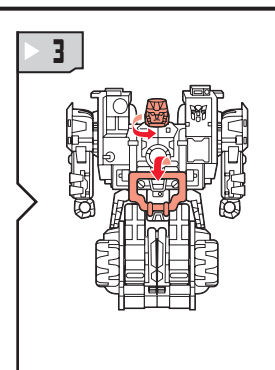

CHANGING TO ROBOT

REVERSE ORDER OF INSTRUCTIONS TO CONVERT BACK INTO VEHICLE.